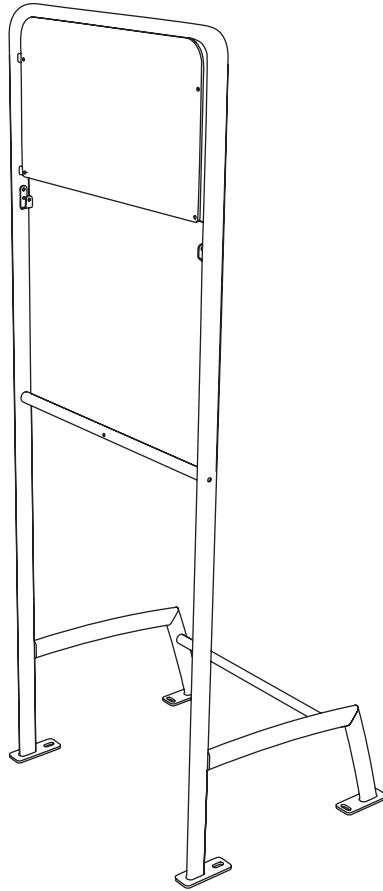

The Mobby Parking is the perfect solution for marking designated return points for Mobby's. Its easy-to-place design ensures quick setup and secure attachment to the floor. Compatible with all types of Mobby.

batteries, wheels, and braking systems are excluded from the warranty at all times.

Customisation options

Parking

Sign customisation

Functionalities

Mobby parking provides a clear display to offer Mobby products to your visitors, similar to the convenience of shopping carts in supermarkets, providing customers with easy access and efficient transportation. It simplifies the transport experience by centralizing Mobby items in a convenient location per Parking.

Technical information

Parking

When you hover over a technical specification, you will get a more detailed description here.

Technical specifications

- Weight 17,5kg
- Overall height 192 cm
- Overall length 66 cm
- Overall width 74 cm
- Customizable sign sticker