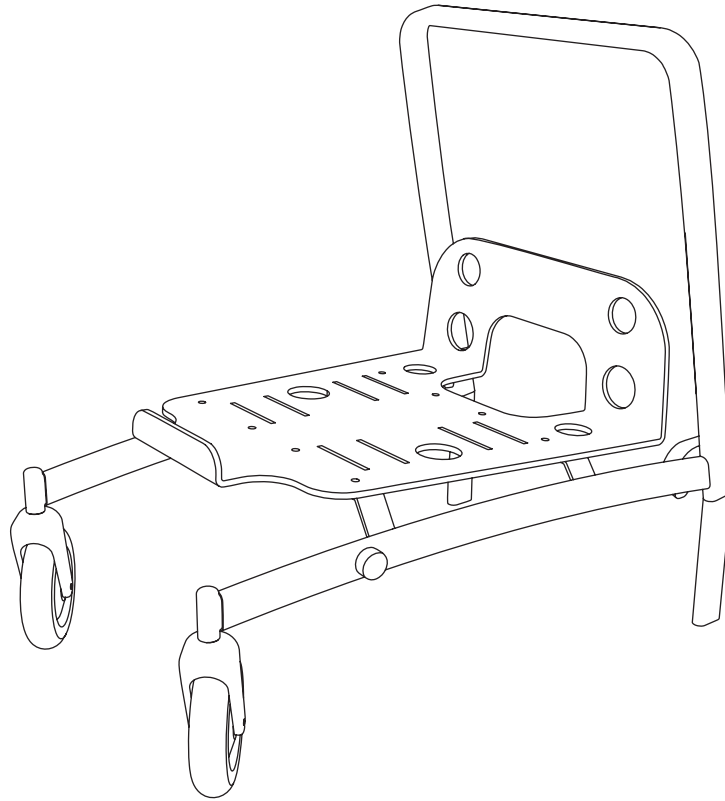

we move people

Product overview

Standard product

Trolley

Standard outfitting

- Optimised to be used in combination with the Mobby 1.1
- Standard gray metallic coating
- Custom coating color option upon request

Description

Introducing the Mobby Trolley: Expand Your Mobby's Capacity with Ease.

The Mobby Trolley is an optional addition to enhance the functionality of your Mobby, allowing for additional luggage to be conveniently transported alongside passengers. With its user-friendly design and robust features, the Mobby Trolley seamlessly integrates with your Mobby for enhanced versatility.

batteries, wheels, and braking systems are excluded from the warranty at all times.

Technical information

Trolley

Technical specifications

- Weight 12,3kg
- Overall height 84,6 cm
- Overall length 87,3 cm
- Overall width 60,2 cm
- 50kg load capacity
- Puncture proof non-marking tires
- Suitcase platform with non-slip structure